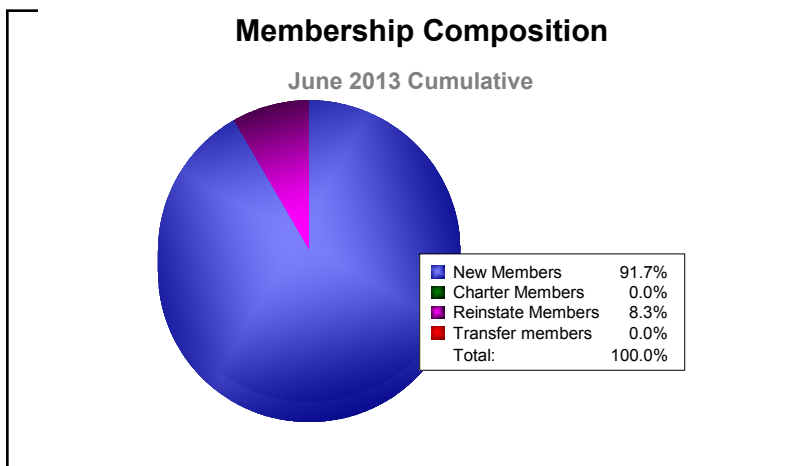

Year	New Clubs	Dropped Clubs	Gain/Loss Clubs	New Members	Charter Members	Reinstate Members	Transfer Members	Total Member Added	Total Members Dropped	Gain/Loss Members
2008-2009	0	0	0	44	0	1	2	47	-44	3
2009-2010	0	0	0	42	0	6	1	49	-42	7
2010-2011	0	0	0	24	0	9	0	33	-43	-10
2011-2012	0	0	0	17	0	1	0	18	-62	-44
2012-2013	0	-1	-1	11	0	1	0	12	-37	-25
Average	0	0	0	28	0	4	1	32	-46	-14