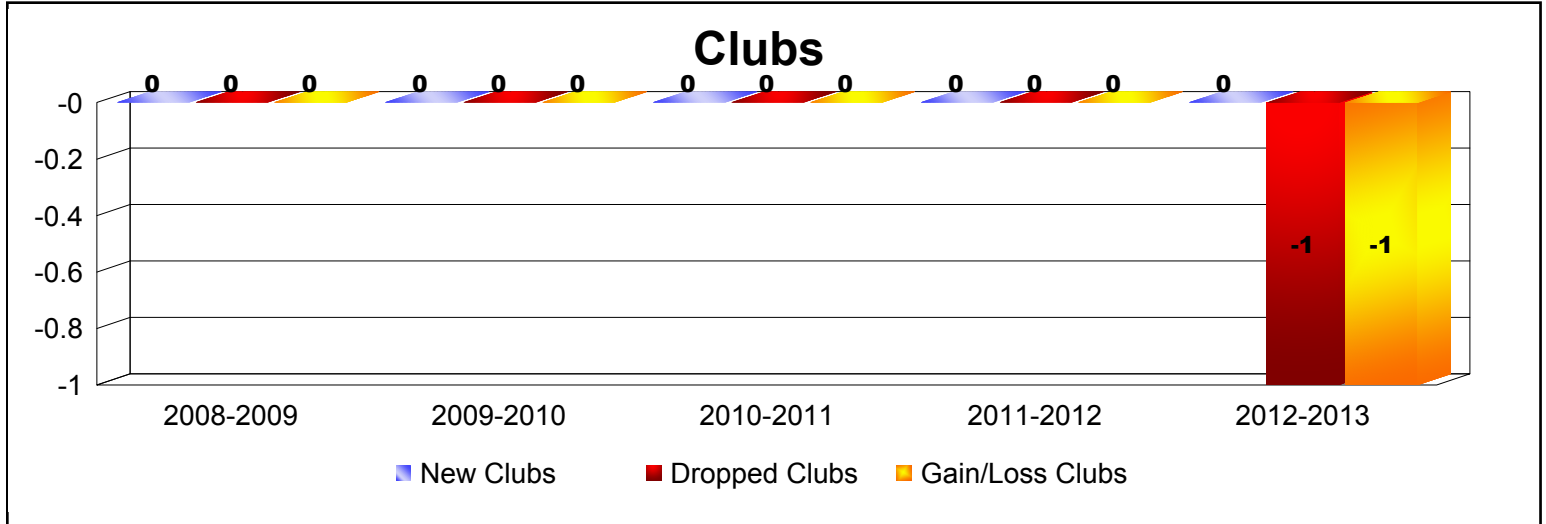

Year	New Clubs	Dropped Clubs	Gain/Loss Clubs	New Members	Charter Members	Reinstate Members	Transfer Members	Total Member Added	Total Members Dropped	Gain/Loss Members
2008-2009	0	0	0	44	0	1	2	47	-44	3
2009-2010	0	0	0	42	0	6	1	49	-42	7
2010-2011	0	0	0	24	0	9	0	33	-43	-10
2011-2012	0	0	0	17	0	1	0	18	-62	-44
2012-2013	0	-1	-1	11	0	1	0	12	-37	-25
Average	0	0	0	28	0	4	1	32	-46	-14

Year	New Clubs	Dropped Clubs	Gain/Loss Clubs	New Members	Charter Members	Reinstate Members	Transfer Members	Total Member Added	Total Members Dropped	Gain/Loss Members
2008-2009	0	-2	-2	138	0	3	1	142	-165	-23
2009-2010	0	-1	-1	101	0	5	5	111	-163	-52
2010-2011	0	0	0	101	0	7	6	114	-89	25
2011-2012	0	-1	-1	74	0	5	11	90	-125	-35
2012-2013	0	0	0	65	0	1	2	68	-126	-58
Average	0	-1	-1	96	0	4	5	105	-134	-29