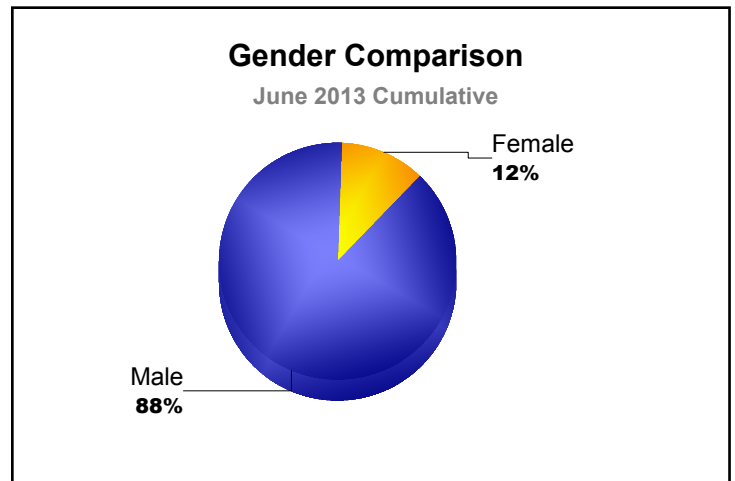

Year	New Clubs	Dropped Clubs	Gain/Loss Clubs	New Members	Charter Members	Reinstate Members	Transfer Members	Total Member Added	Total Members Dropped	Gain/Loss Members
2008-2009	0	0	0	44	0	1	2	47	-44	3
2009-2010	0	0	0	42	0	6	1	49	-42	7
2010-2011	0	0	0	24	0	9	0	33	-43	-10
2011-2012	0	0	0	17	0	1	0	18	-62	-44
2012-2013	0	-1	-1	11	0	1	0	12	-37	-25
Average	0	0	0	28	0	4	1	32	-46	-14