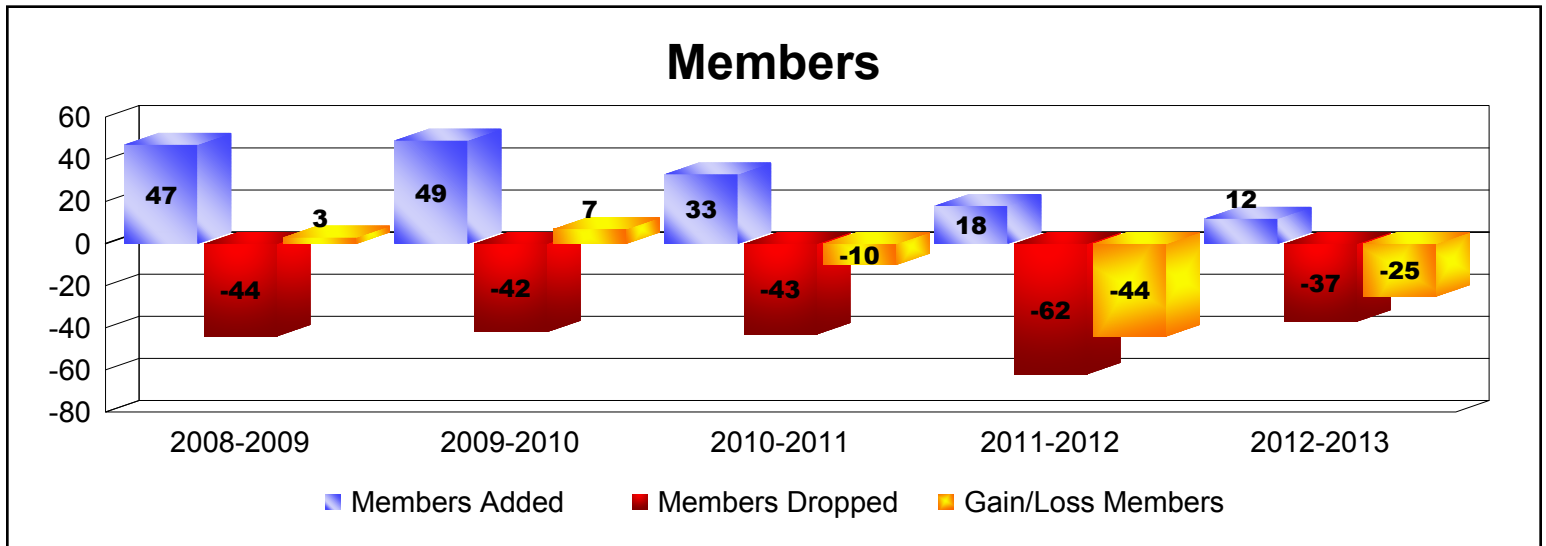

Year	New Clubs	Dropped Clubs	Gain/Loss Clubs	New Members	Charter Members	Reinstate Members	Transfer Members	Total Member Added	Total Members Dropped	Gain/Loss Members
2008-2009	0	0	0	44	0	1	2	47	-44	3
2009-2010	0	0	0	42	0	6	1	49	-42	7
2010-2011	0	0	0	24	0	9	0	33	-43	-10
2011-2012	0	0	0	17	0	1	0	18	-62	-44
2012-2013	0	-1	-1	11	0	1	0	12	-37	-25
Average	0	0	0	28	0	4	1	32	-46	-14

Year	New Clubs	Dropped Clubs	Gain/Loss Clubs	New Members	Charter Members	Reinstate Members	Transfer Members	Total Member Added	Total Members Dropped	Gain/Loss Members
2008-2009	0	-2	-2	138	0	3	1	142	-165	-23
2009-2010	0	-1	-1	101	0	5	5	111	-163	-52
2010-2011	0	0	0	101	0	7	6	114	-89	25
2011-2012	0	-1	-1	74	0	5	11	90	-125	-35
2012-2013	0	0	0	65	0	1	2	68	-126	-58
Average	0	-1	-1	96	0	4	5	105	-134	-29